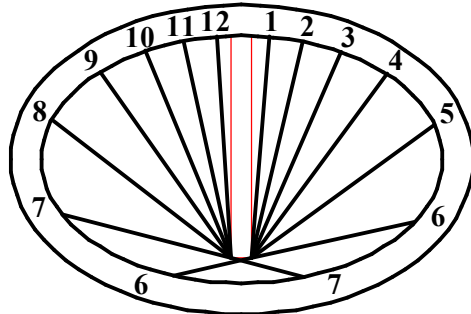

# SUNDIAL SHAPE OPTIONS (drawings by John Carmichael)

CIRCLE

RECTANGLE

ELLIPSE

IRREGULAR SHAPE

TRIANGLE

SQUARE

PENTAGON

HEXAGON

HEPTAGON

OCTAGON

NONAGON

DECAGON

RHOMBUS

TRAPEZOID