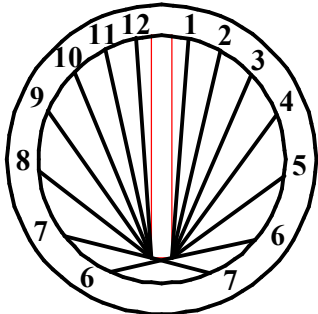

# SUNDIAL SHAPE OPTIONS (drawings by John Carmichael)

CIRCLE

RECTANGLE

ELLIPSE

IRREGULAR SHAPE

TRIANGLE

SQUARE

PENTAGON

HEXAGON

HEPTAGON

OCTAGON

NONAGON

DECAGON

RHOMBUS

TRAPEZOID