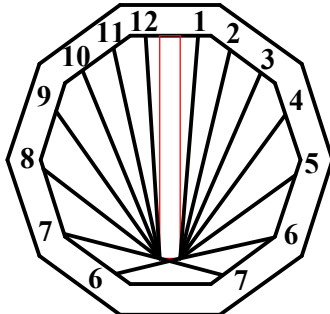

# SUNDIAL SHAPE OPTIONS (drawings by John Carmichael)

CIRCLE

RECTANGLE

ELLIPSE

IRREGULAR SHAPE

TRIANGLE

SQUARE

PENTAGON

HEXAGON

HEPTAGON

OCTAGON

NONAGON

DECAGON

RHOMBUS

TRAPEZOID