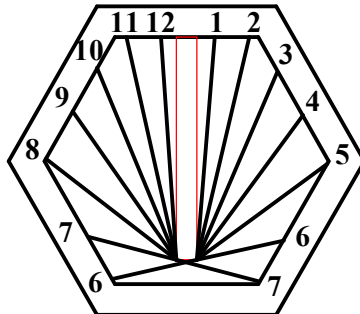

# SUNDIAL SHAPE OPTIONS (drawings by John Carmichael)

CIRCLE

RECTANGLE

ELLIPSE

IRREGULAR SHAPE

TRIANGLE

SQUARE

PENTAGON

HEXAGON

HEPTAGON

OCTAGON

NONAGON

DECAGON

RHOMBUS

TRAPEZOID