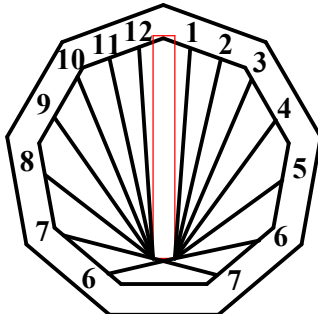

# SUNDIAL SHAPE OPTIONS (drawings by John Carmichael)

CIRCLE

RECTANGLE

ELLIPSE

IRREGULAR SHAPE

TRIANGLE

SQUARE

PENTAGON

HEXAGON

HEPTAGON

OCTAGON

NONAGON

DECAGON

RHOMBUS

TRAPEZOID