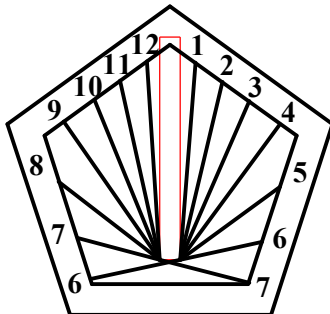

# SUNDIAL SHAPE OPTIONS (drawings by John Carmichael)

CIRCLE

RECTANGLE

ELLIPSE

IRREGULAR SHAPE

TRIANGLE

SQUARE

PENTAGON

HEXAGON

HEPTAGON

OCTAGON

NONAGON

DECAGON

RHOMBUS

TRAPEZOID