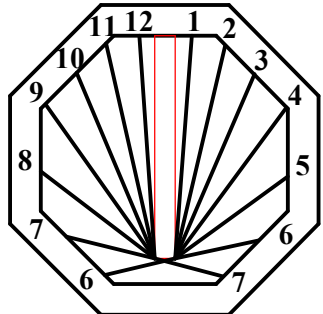

# SUNDIAL SHAPE OPTIONS (drawings by John Carmichael)

CIRCLE

RECTANGLE

ELLIPSE

IRREGULAR SHAPE

TRIANGLE

SQUARE

PENTAGON

HEXAGON

HEPTAGON

OCTAGON

NONAGON

DECAGON

RHOMBUS

TRAPEZOID